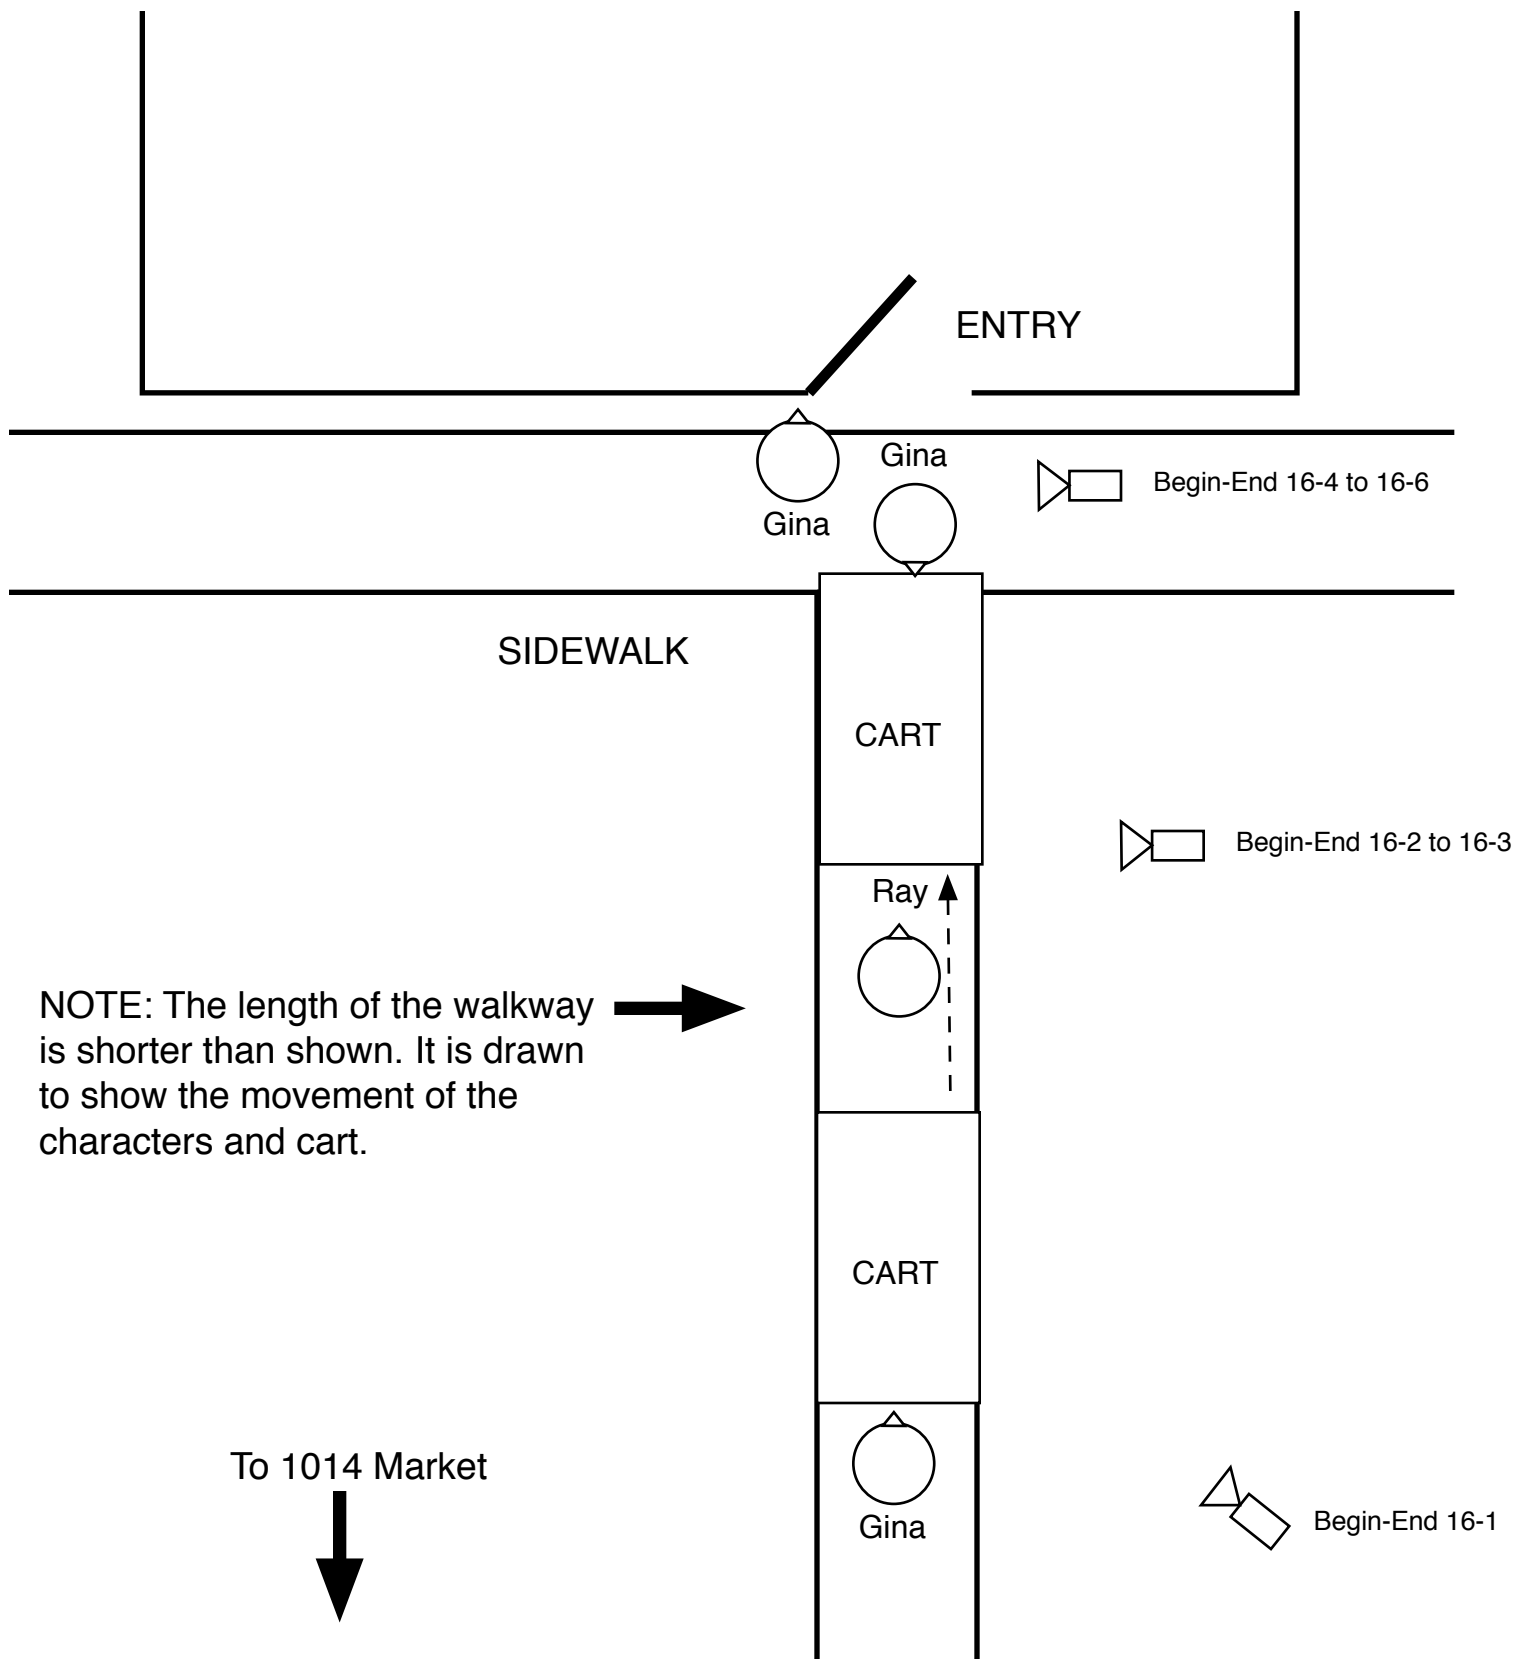

# GINA'S APARTMENT EXTERIOR - Shots 16-1 to 16-6

APROXIMATELY 1 FT. : 1/4 IN.

NOTE: The length of the walkway is shorter than shown. It is drawn to show the movement of the characters and cart. →

To 1014 Market  
↓