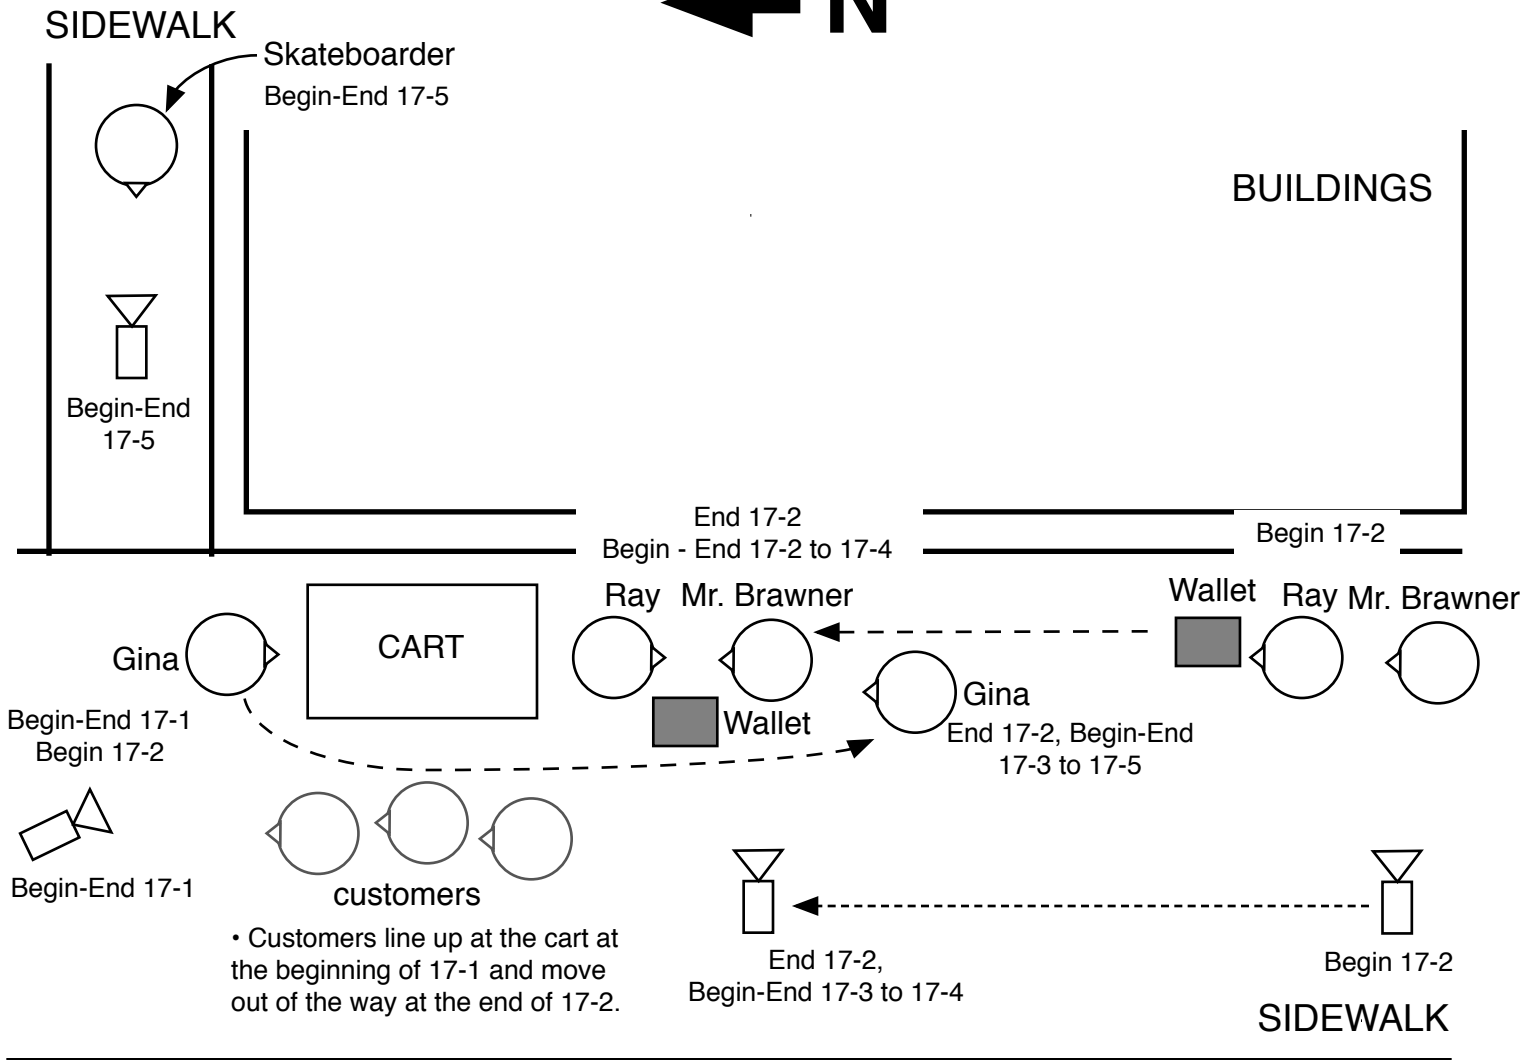

SIDEWALK Shots 17-1 to 17-5

APROXIMATELY 1 FT. : 1/4 IN.

Street:
1014 Market

NOTE: The width of the sidewalk is narrower than shown. It is drawn to show the movement of the characters and cameras at different times.